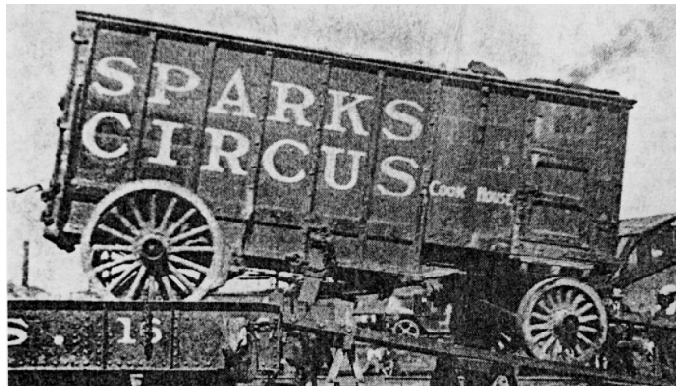

Sparks Circus 1928
 cookhouse wagon #4 showing
 the ice door on the side
 at the front. [G. Carver
 Collection]

Sparks Circus		
Cookhouse Wagon No. 4		
DATE: 1928	SCALE: 1/2" = 1'	SCANNED & REVISED: 05/16/02
		Pg 1 of 2
Circus Model Builders		
Drawn By Roger Bernier		DRAWING NUMBER #0304