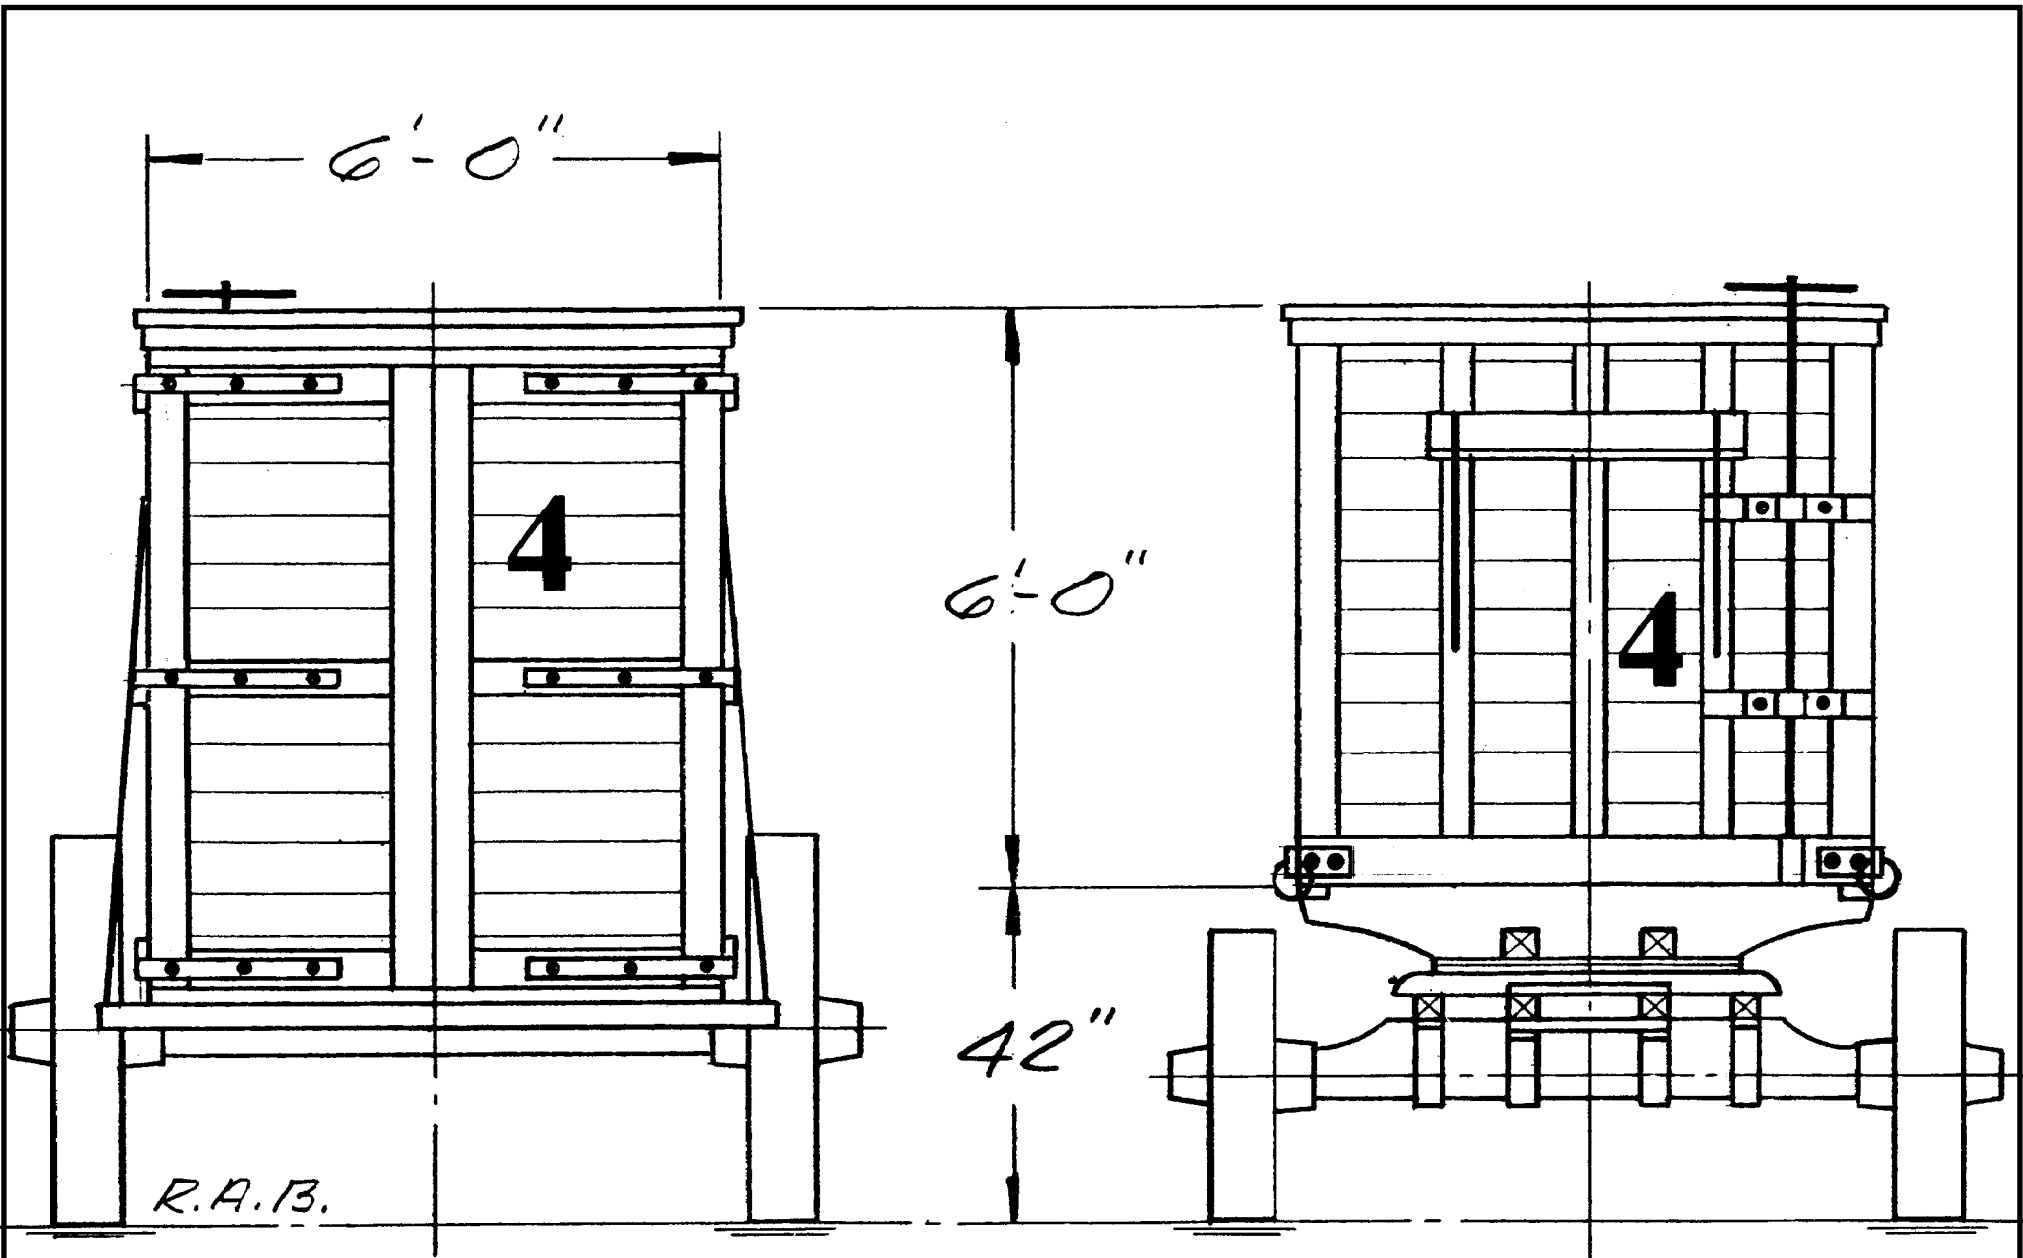

Sparks Circus 1928
 cookhouse wagon #4 showing
 the ice door on the side
 at the front. [G. Carver
 Collection]

Sparks Circus		
Cookhouse Wagon No. 4		
DATE: 1928	SCALE: 1/2" = 1'	SCANNED & REVISED: 05/16/02
		Pg 1 of 2
Circus Model Builders		
Drawn By Roger Bernier		DRAWING NUMBER #0304

**Sparks Circus
Cookhouse Wagon No. 4**

Pg 2 of 2

SCALE: 1/2" = 1'

SCANNED & REVISED:
05/16/02

DRAWING NUMBER
#0304