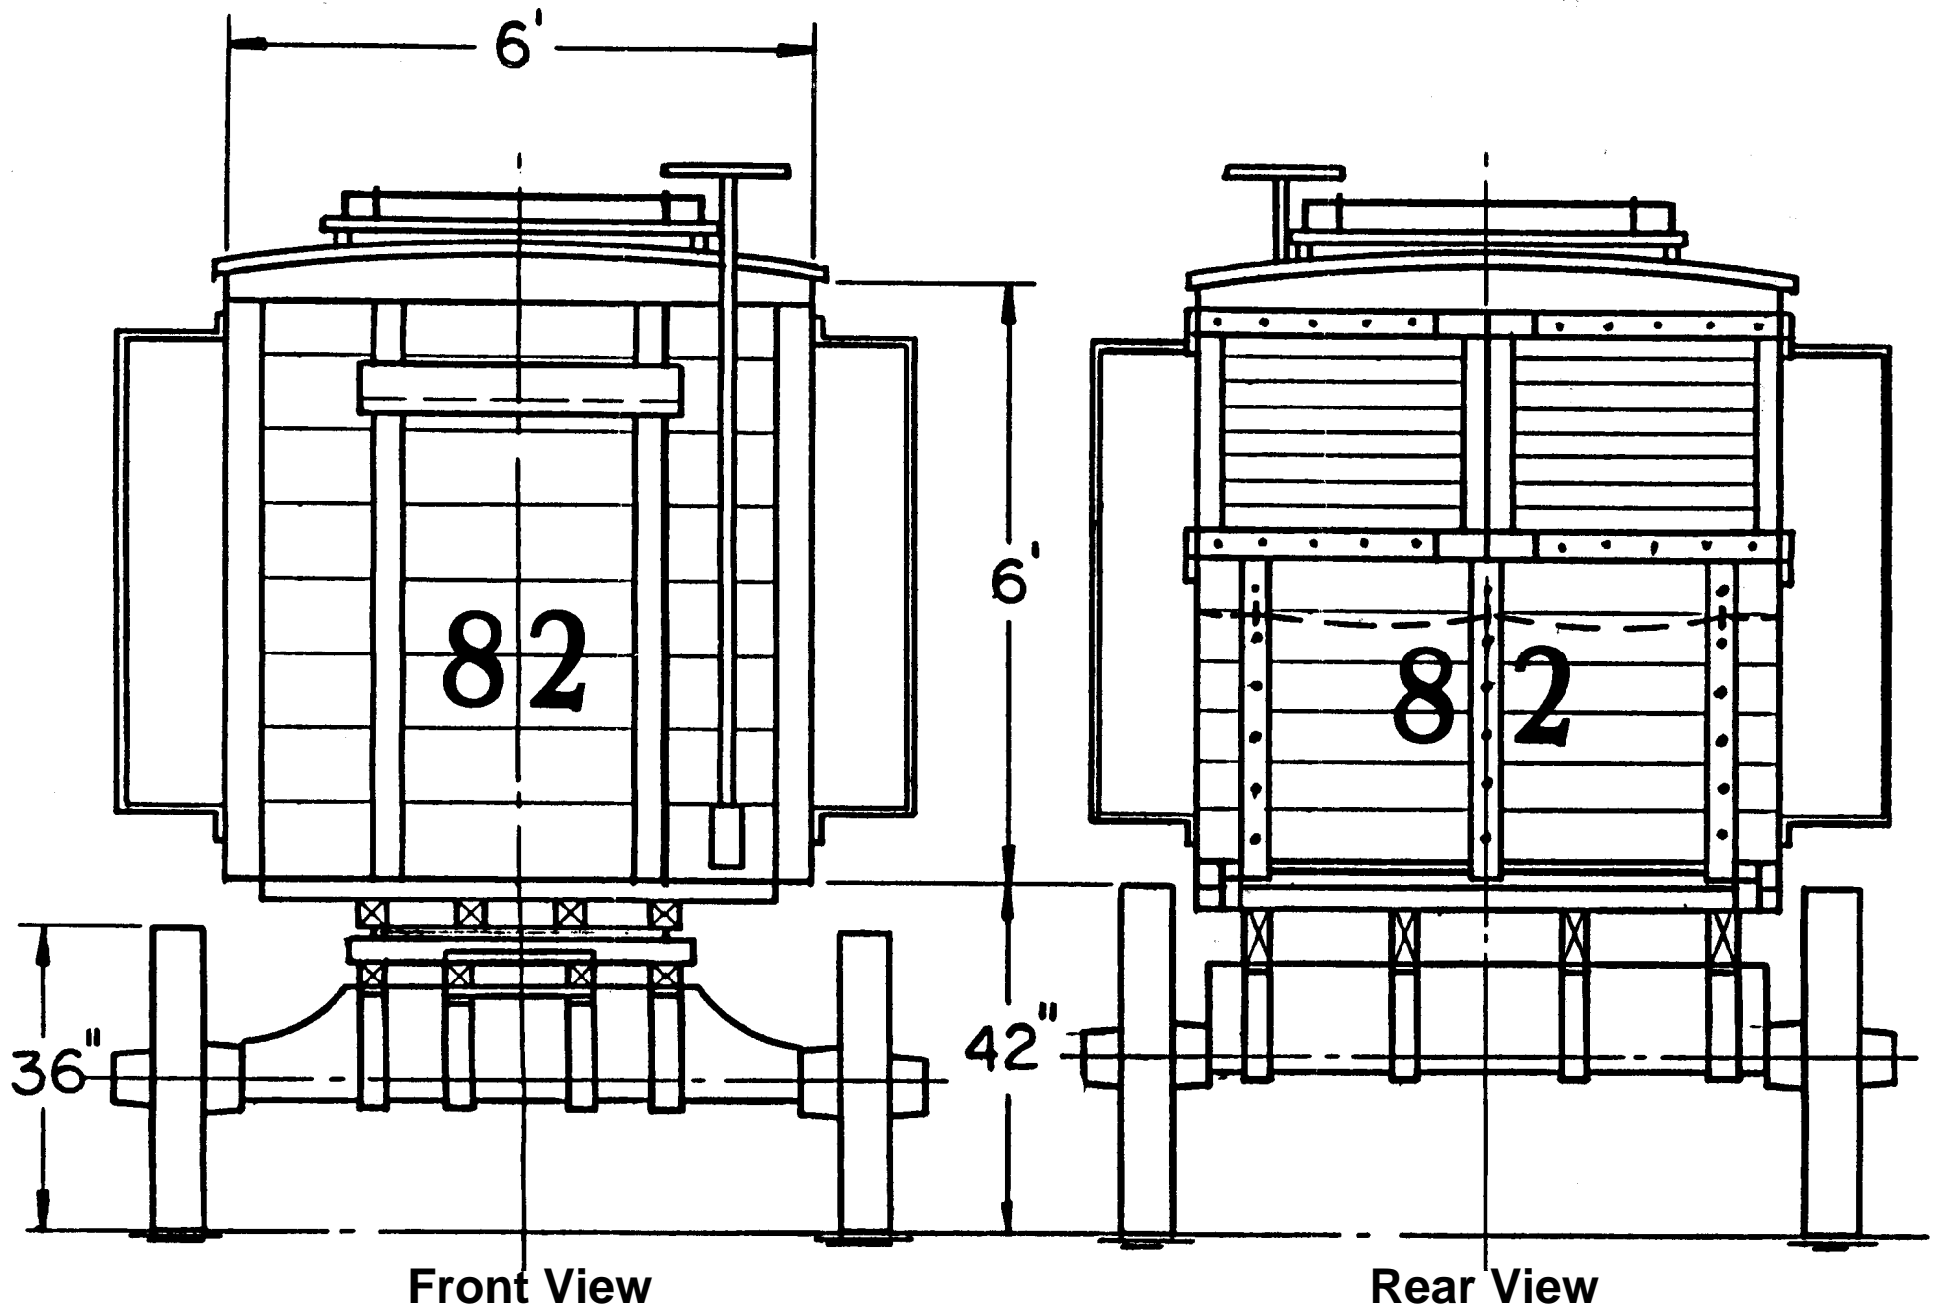

Sparks Circus
Stake & Chain Wagon No. 82

DATE: 1928

SCALE: 1/2" = 1'

SCANNED & REVISED:
05/16/02

Pg 1 of 2

Circus Model Builders

Drawn By
Roger Bernier

DRAWING NUMBER

#0282

Front View

Rear View

**Sparks Circus
Stake & Chain Wagon No. 82**

Pg 2 of 2

SCALE: 1/2" = 1'

SCANNED & REVISED:
05/16/02

DRAWING NUMBER
#0282